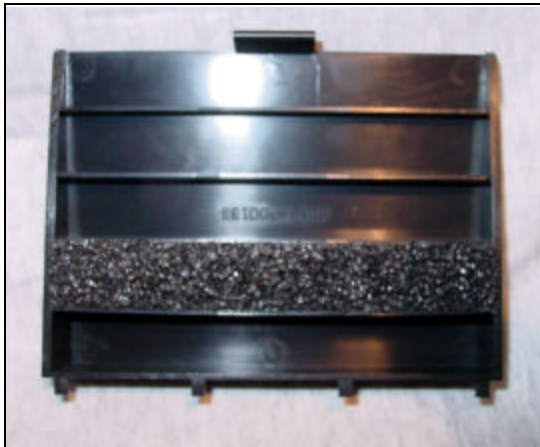

MP00134

MP00326A

SA00001A