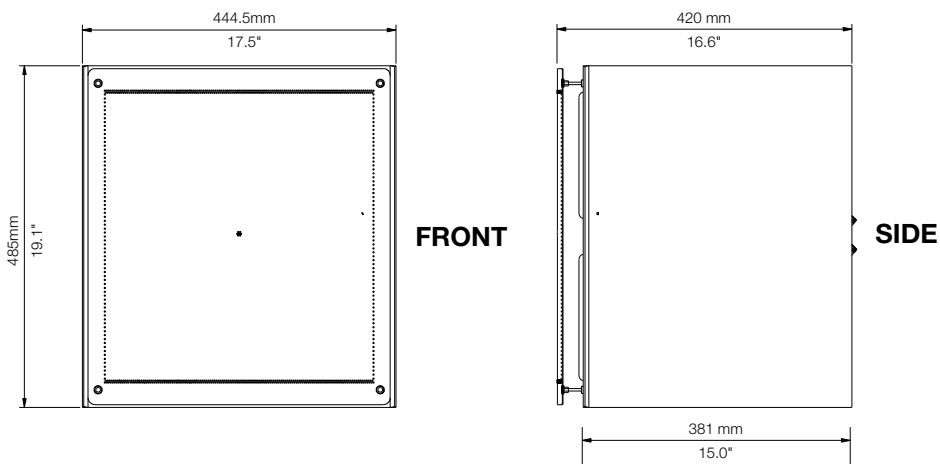

### Features

- Dual 8" high power handling, interlaced carbon-fiber woofers with butyl rubber surrounds provide dynamic theater quality sound at sustained high-power output levels
- 1" fluid-cooled Teteron® dome tweeter delivers ultra-wide dispersion and silky-smooth high-frequency response
- 4" fluid-cooled carbon cone midrange with neodymium motor delivers sustained high output levels
- Adjustable, cast aluminum, fully-enclosed, dispersion-controlling, midrange/tweeter pod enables precise imaging regardless of placement and accommodates vertical or horizontal installations
- Midrange, tweeter, pod level and boundary compensation controls enable precise matching to room acoustics
- Cross-braced cabinet provides the ultimate in rigidity and sound clarity
- Bi-amp and bi-wire capabilities optimize tonal balance and enhance dynamic range
- Gold plated input terminals accept 12 gauge wire and ensure positive connections
- Polished black cabinet and sculpted aluminum grille provide an elegant yet unobtrusive appearance

### Specifications

- Frequency Response: 55Hz to 20kHz +/-3dB
- Sensitivity: 91dB (2.83V@1 meter)
- Recommended Amplifier Power: 20 to 200 watts
- Impedance: 6 ohm nominal; 3.2 ohm minimum
- Dimensions (without grille): 17.5" W x 19.1" H x 15" D
- Dimensions (with grille): 17.5" W x 19.1" H x 16.69" D

### Loudspeaker Dimensions (shown with grille)

\*Allow room for wiring.