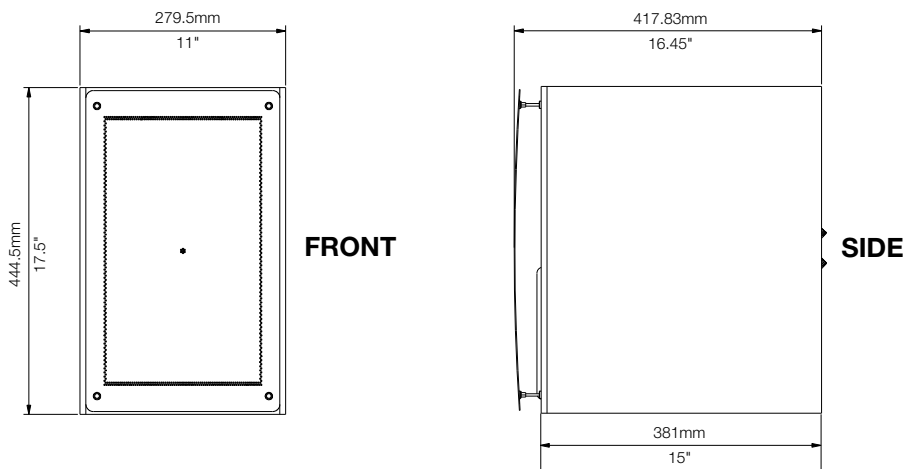

#### Features

- 8" high power handling, interlaced carbon-fiber woofer with butyl rubber surround provides dynamic theater quality sound at sustained high-power output levels
- 1" fluid-cooled Teteron® dome tweeter delivers ultra-wide dispersion and silky-smooth high-frequency response
- 4" fluid-cooled carbon cone midrange with neodymium motor delivers sustained high output levels
- Adjustable, cast aluminum, fully-enclosed, dispersion-controlling, midrange/tweeter pod enables precise imaging regardless of placement and accommodates vertical or horizontal installations
- Midrange, tweeter, pod level and boundary compensation controls enable precise matching to room acoustics
- Cross-braced cabinet provides the ultimate in rigidity and sound clarity
- Bi-amp and bi-wire capabilities optimize tonal balance and enhance dynamic range
- Gold plated input terminals accept 12 gauge wire and ensure positive connections
- Polished black cabinet and sculpted aluminum grille provides an elegant yet unobtrusive appearance

#### Specifications

- Frequency Response: 60Hz to 20kHz +/-3dB
- Sensitivity: 90dB (2.83V@1 meter)
- Recommended Amplifier Power: 20 to 200 watts
- Impedance: 6 ohm nominal; 3.2 ohm minimum
- Dimensions (without grille): 11" W x 17.5" H x 15" D
- Dimensions (with grille): 11" W x 17.5" H x 16.45" D

#### Loudspeaker Dimensions (shown with grille)

\*Allow room for wiring.