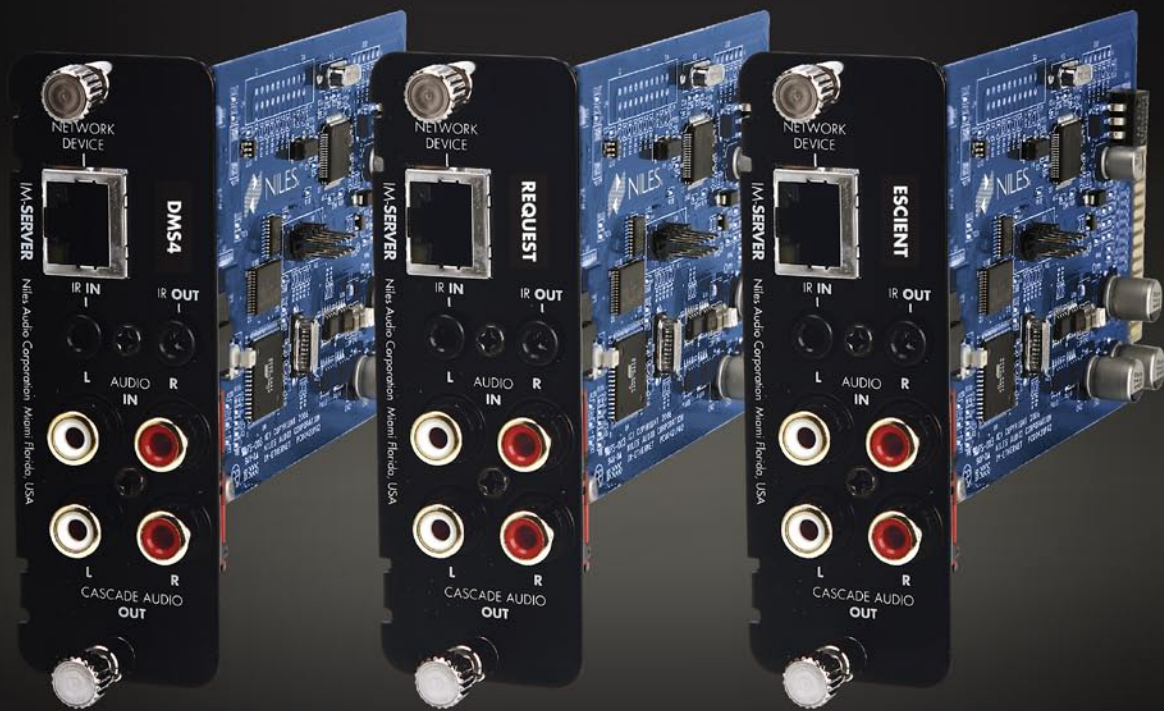

# IntelliControl<sup>®</sup>ICS

INTEGRATED CONTROL SOLUTIONS

## DATA SHEET

MEDIA SERVER INTEGRATION MODULE

**IM-SERVER**

### FEATURES

- **Provides a communication port** to control and receive metadata from selected media servers
- **Supports** Niles DMS4 and select Escient® or Request® media servers
- **Provides Active Metadata** (artist, playlist, song) from the media server and enables alphanumeric searching from user interfaces
- **Audio input** accepts analog signal from connected source component
- **IR output** enables an optional flasher to control connected source component
- **Cascade IR input** provides easy integration to multiple GXR2 Modular MultiZone receivers
- **Use multiple IM-SERVER cards** to support multiple streams from compatible media servers

### DIMENSIONS

- 1-1/4" wide x 3-3/4" high x 7-1/4" deep  
31.75mm wide x 95.75mm high x 184.15mm deep