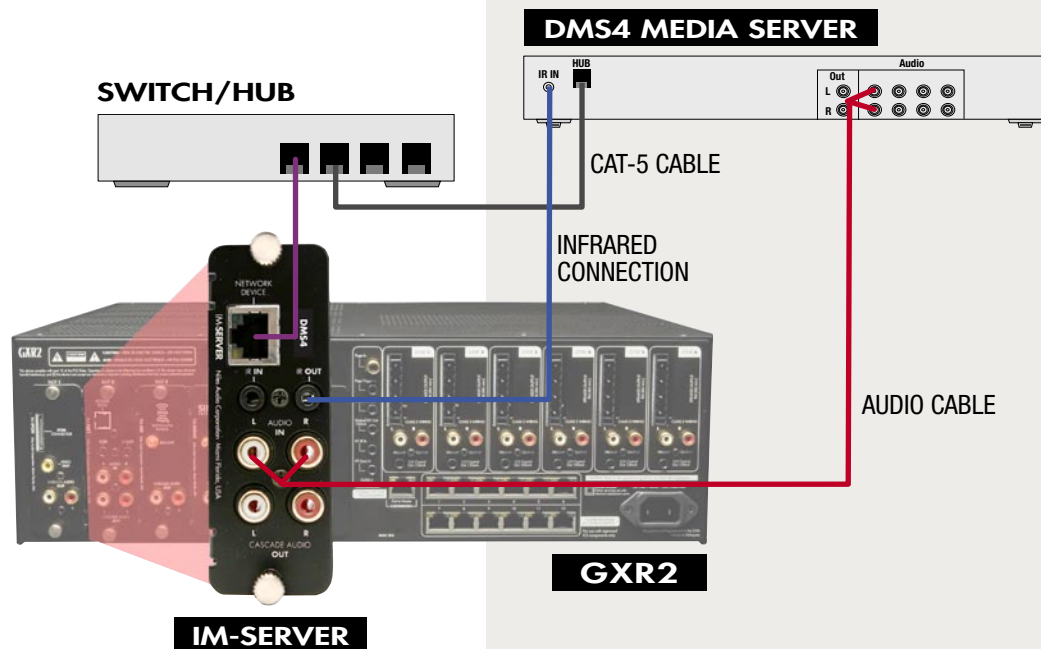

IM-SERVER

MEDIA SERVER INTEGRATION MODULE

FEATURES

- **Provides a communication port** to control and receive metadata from selected media servers
- **Supports** Niles DMS4 and select Escient® or Request® media servers
- **Provides Active Metadata** (artist, playlist, song) from the media server and enables alphanumeric searching from user interfaces
- **Audio input** accepts analog signal from connected source component
- **IR output** enables an optional flasher to control connected source component
- **Cascade IR input** provides easy integration to multiple GXR2 Modular MultiZone receivers
- **Use multiple IM-SERVER cards** to support multiple streams from compatible media servers

SPECIFICATIONS

- Agency certifications: Class 2/SELV covering US, Canadian and EU markets

DIMENSIONS

- 1-1/4" wide x 3-3/4" high x 7-1/4" deep
  31.75mm wide x 95.75mm high x 184.15mm deep

WARRANTY AND SHIPPING

- Warranty: Two year limited
- Shipping Weight: 1 lb .4536 Kg

PART#	PRODUCT
FG01499	IM-Server DMS4
FG01495	IM-Server Request®
FG01496	IM-Server Escient®

ENGINEERED BY NILES®