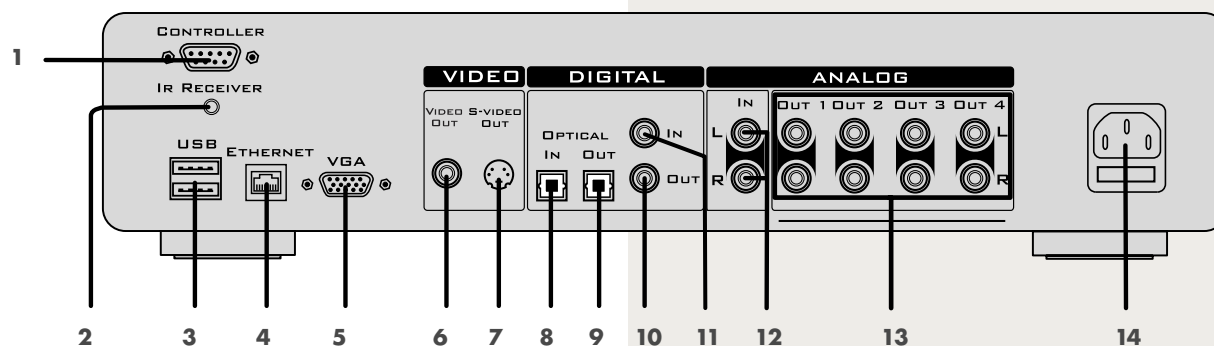

DMS4 DIGITAL MUSIC SERVER

STOCK# **FG01178**

FEATURES

- Digital Music Server delivers up to 4 independent streams of music in your choice of popular formats
- Plug-and-Play integration with the GXR2 and build 106 or above of IntelliFile3 System Configuration Software (requires individual IM-Server card per music stream)
- Provides Genre, artist, album, song and track number to IntelliControl®ICS display-equipped keypads and remote controls
- Alphanumeric search and access of artist, albums, songs, etc
- Internal 160 GB hard drive
- An on-screen interface provides full control over all server functions and playlist generation from a TV location
- Front panel display/controls provide full control over all server functions and playlist generation
- Internet access for metadata retrieval
- Accommodates both lossless and compressed recording formats: WAV, MP3 (320k constant bit rate and two variable bit rates of 192k and 128k), and WMA (two constant bit rates using 128k and 96k)
- Rack mounting requires Middle Atlantic RSH Kit

DIMENSIONS

- 4"(h) x 17.2"(w) x 14.4"(d)
- 101mm(h) x 437mm(w) x 367mm(d)

WARRANTY AND SHIPPING

- Warranty: 1 year from the day of purchase
- Shipping: Weight: 8.5kg Max

1. Controller
2. IR Receiver
3. USB
4. Ethernet
5. VGA