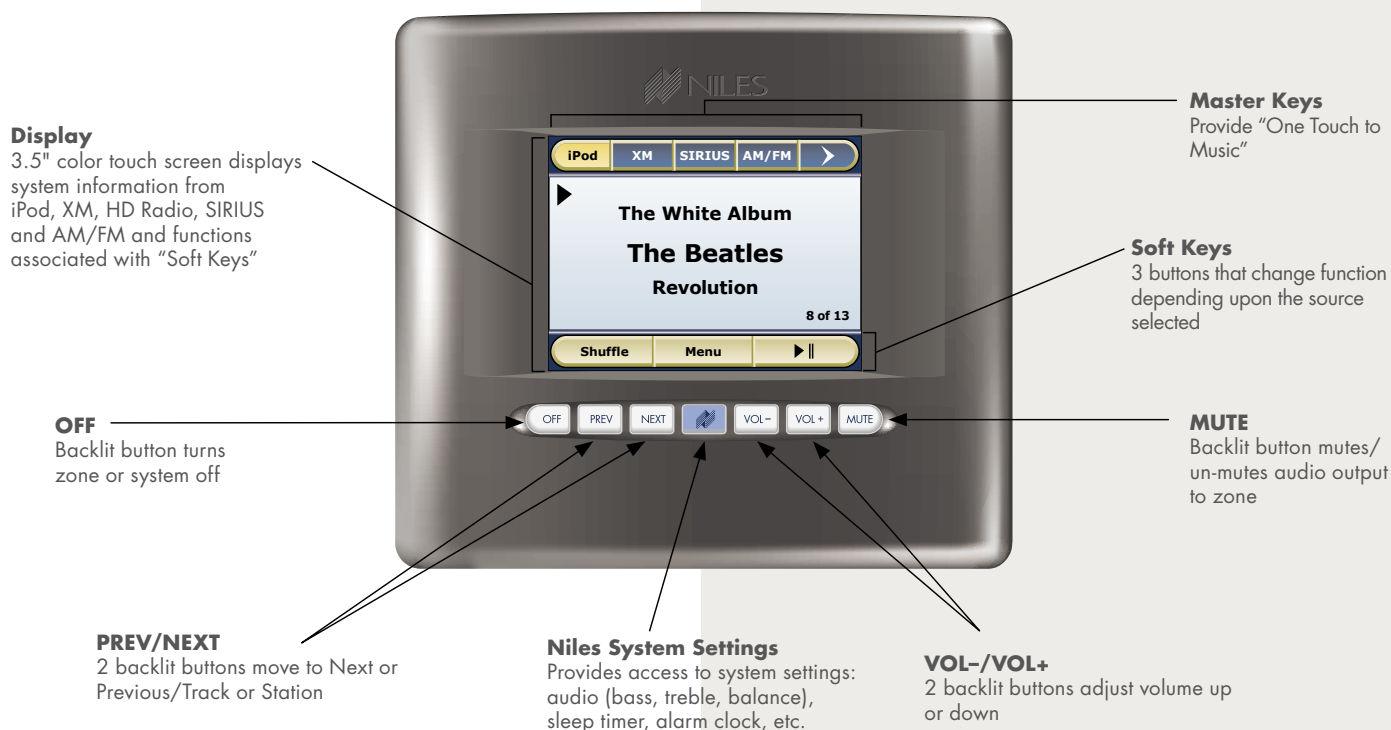

CONTACT-TT TABLE-TOP SYSTEM CONTROL KEYPAD STOCK# FG01403

FEATURES

- Plug and play integration with ICS Modular Multizone Receivers
- Programs like a Contact touch screen system controller
- Anti-Skid base prevents sliding during use
- Metadata, favorite presets and menus displayed from HD Radio™, iPod®, XM®, Sirius®, AM/FM and music servers
- Pre-defined control screens for all sources
- 7 backlit hard keys provide convenient access to frequently used system controls
- Party mode turns on your favorite zones from anywhere in the house
- Source/zone/mute-on indicator
- Global off turns off all zones from anywhere in the house
- Built-in IR sensor provides operation from Niles IR remote controls

SPECIFICATIONS

- Agency certifications: Class 2/SELV covering US, Canadian and EU markets
- Display: 3.5" High Resolution color LCD with LED backlighting
- Connection: RJ-45 jack to IntelliControl ICS Modular MultiZone Receiver Communication and Control Switch

DIMENSIONS

- 6" W x 5.468" H x 4.067"D
- 152mm(h) x 139mm(w) x 103mm(d)

WARRANTY AND SHIPPING

- Warranty: Two-year limited
- Shipping: Weight: 3 lbs

ENGINEERED BY NILES®

www.intellicontrol.com – 1-800-BUY-HIFI – (305) 238-4373