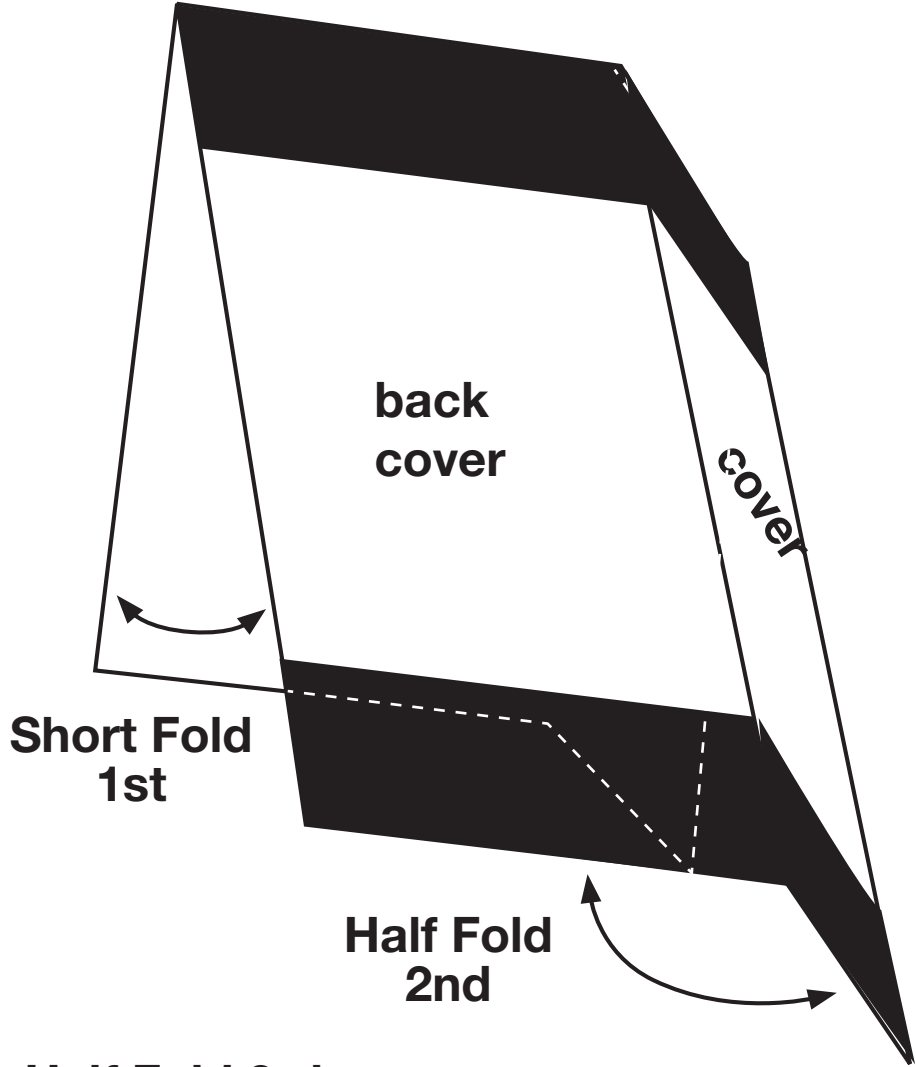

NILES.

THE FIRST NAME IN CUSTOM INSTALLATION[™]

NUMERIC[™]-6P

WEATHER-RESISTANT
ACCESSORY KEYPAD

Provides additional functionality and features to the Solo[®]-6IR Master Keypad

FOLDING INSTRUCTIONS

Half Fold 3rd
(entire piece folds in half to fit in box)